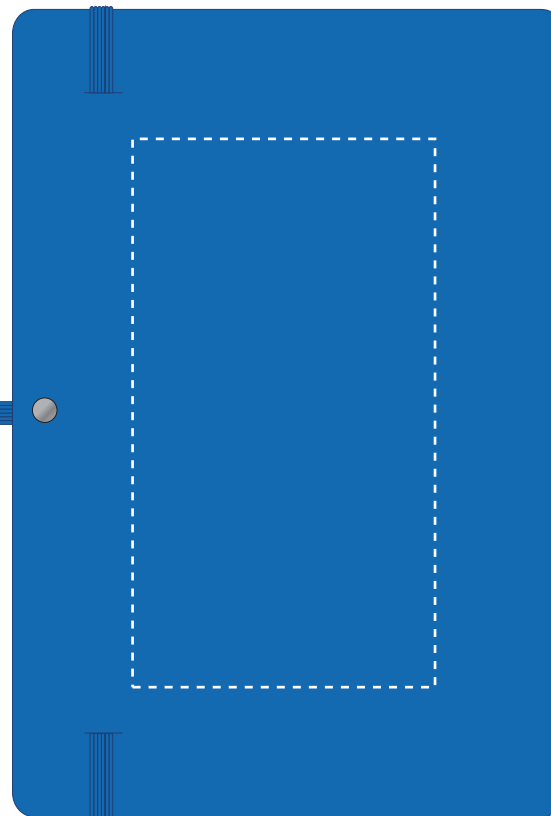

We stock this item in the following colours

**PANTONE REFERENCE(S)**

 Full Colour Printing

Product Image for visualisation
- colours may vary

ARTWORK SCALE 50%

- CENTRED TO PRINT AREA
- CENTRED TO NOTEBOOK

ARTWORK SCALE 50%

- CENTRED TO PRINT AREA
- CENTRED TO NOTEBOOK

The dashed line is to demonstrate print area and will not appear on your printed item

PLEASE NOTE:

- All colours including print and product are for visual purposes only and should not be regarded as the actual colour of the product and print.
- Some products may vary from batch to batch and may differ from previous orders.
- The colour and texture of a product can also have an effect on the final print colour.
- By approving this order we accept that you understand these terms.

To proceed, please approve visual via the online system.

ARTWORK SCALE 100%

Max print area: 195mm x 100mm

ARTWORK SCALE 100%

Max print area: 145mm x 80mm